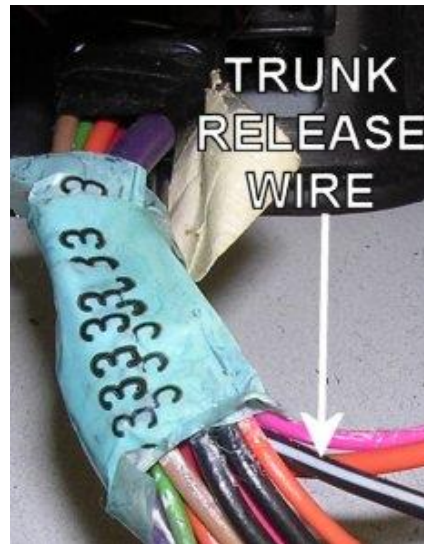

ADDITIONAL NOTES

Remote starter and security installations should be attempted by experienced security installers only. Information contained is accurate to the best of our knowledge and experience. Information contained is without any representation of warranty. It is the installer's responsibility to test and confirm all circuits with a digital multi-meter. Proper installation remains the responsibility of the installer. CarAlarmPros assumes no liability or responsibility resulting from an improper installation, even in reliance with the information contained in this guide.