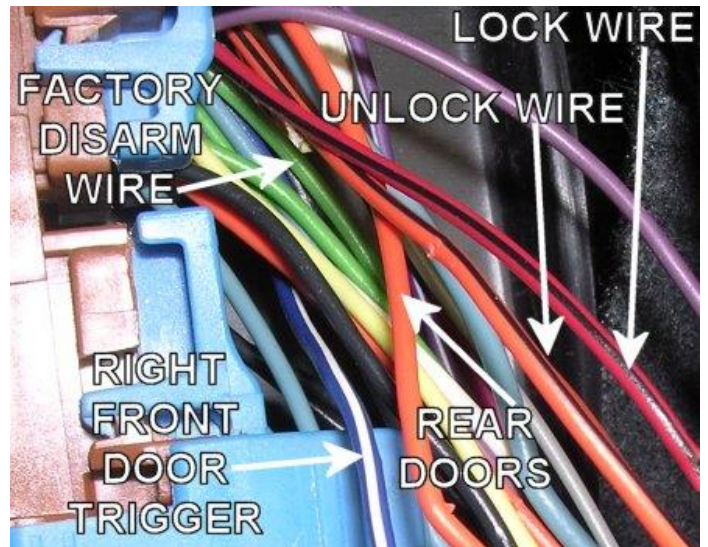

ADDITIONAL NOTES

Remote starter and security installations should be attempted by experienced security installers only. Information contained is accurate to the best of our knowledge and experience. Information contained is without any representation of warranty. It is the installer's responsibility to test and confirm all circuits with a digital multi-meter. Proper installation remains the responsibility of the installer. CarAlarmPros assumes no liability or responsibility resulting from an improper installation, even in reliance with the information contained in this guide.