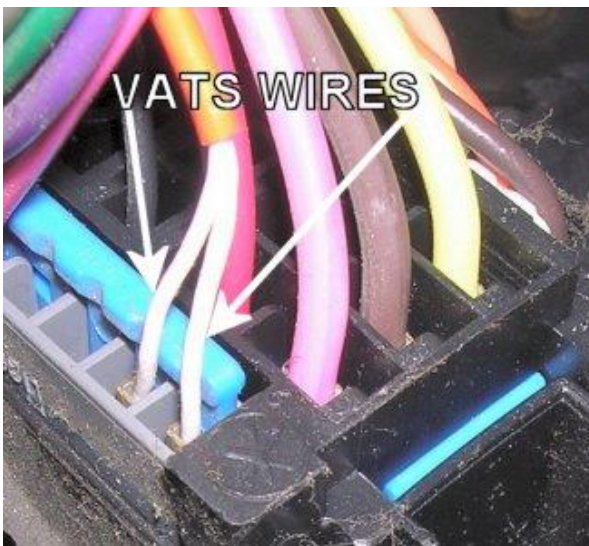

ADDITIONAL NOTES

Remote starter and security installations should be attempted by experienced security installers only. Information contained is accurate to the best of our knowledge and experience. Information contained is without any representation of warranty. It is the installer's responsibility to test and confirm all circuits with a digital multi-meter. Proper installation remains the responsibility of the installer. CarAlarmPros assumes no liability or responsibility resulting from an improper installation, even in reliance with the information contained in this guide.