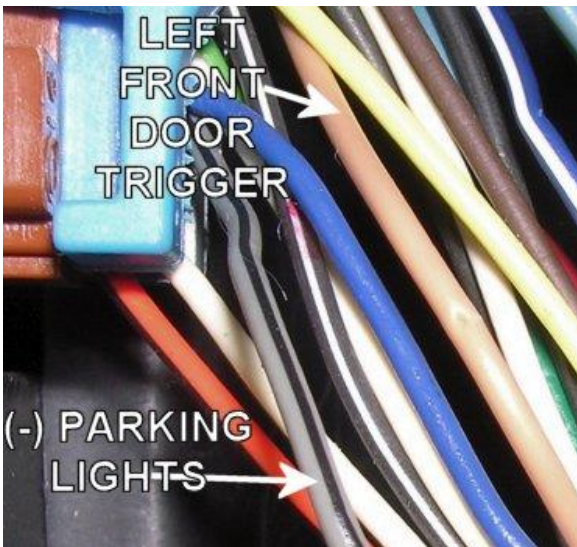

ADDITIONAL NOTES

Remote starter and security installations should be attempted by experienced security installers only. Information contained is accurate to the best of our knowledge and experience. Information contained is without any representation of warranty. It is the installer's responsibility to test and confirm all circuits with a digital multi-meter. Proper installation remains the responsibility of the installer. CarAlarmPros assumes no liability or responsibility resulting from an improper installation, even in reliance with the information contained in this guide.