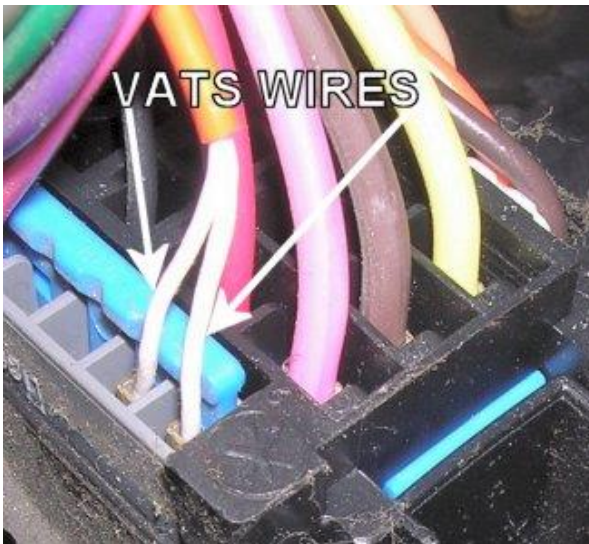

ADDITIONAL NOTES

Remote starter and security installations should be attempted by experienced security installers only. Information contained is accurate to the best of our knowledge and experience. Information contained is without any representation of warranty. It is the installer's responsibility to test and confirm all circuits with a digital multi-meter. Proper installation remains the responsibility of the installer. CarAlarmPros assumes no liability or responsibility resulting from an improper installation, even in reliance with the information contained in this guide.