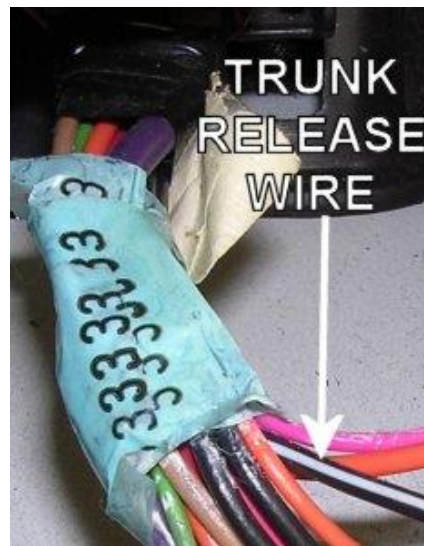

ADDITIONAL NOTES

Remote starter and security installations should be attempted by experienced security installers only. Information contained is accurate to the best of our knowledge and experience. Information contained is without any representation of warranty. It is the installer's responsibility to test and confirm all circuits with a digital multi-meter. Proper installation remains the responsibility of the installer. CarAlarmPros assumes no liability or responsibility resulting from an improper installation, even in reliance with the information contained in this guide.