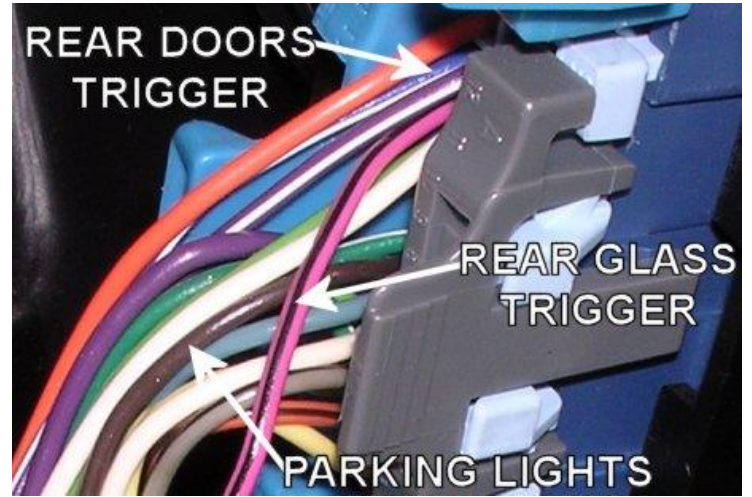

ADDITIONAL NOTES