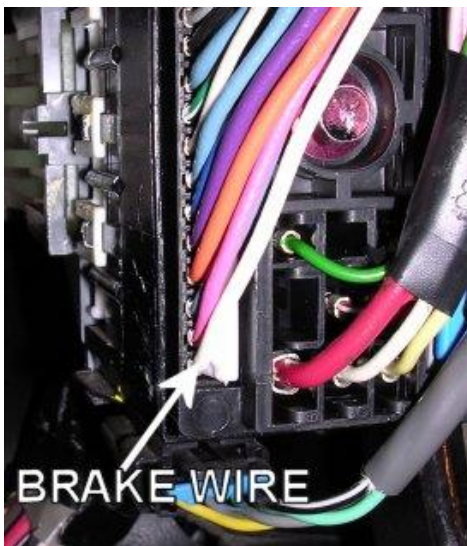

ADDITIONAL NOTES