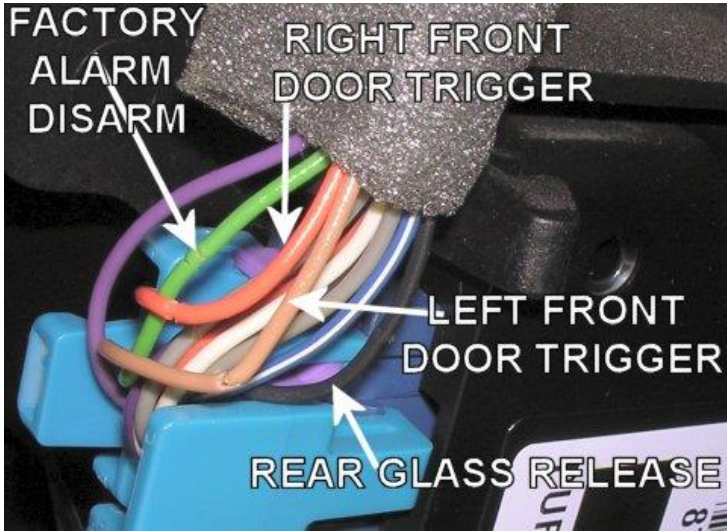

ADDITIONAL NOTES