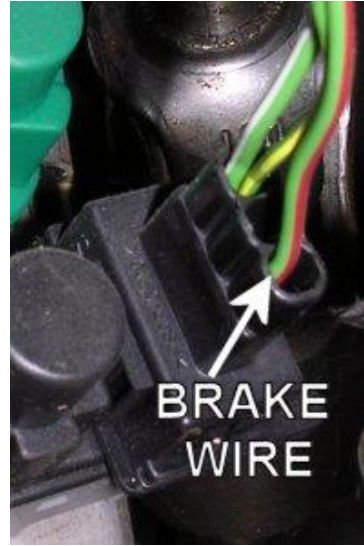

ADDITIONAL NOTES

Remote starter and security installations should be attempted by experienced security installers only. Information contained is accurate to the best of our knowledge and experience. Information contained is without any representation of warranty. It is the installer's responsibility to test and confirm all circuits with a digital multi-meter. Proper installation remains the responsibility of the installer. CarAlarmPros assumes no liability or responsibility resulting from an improper installation, even in reliance with the information contained in this guide.