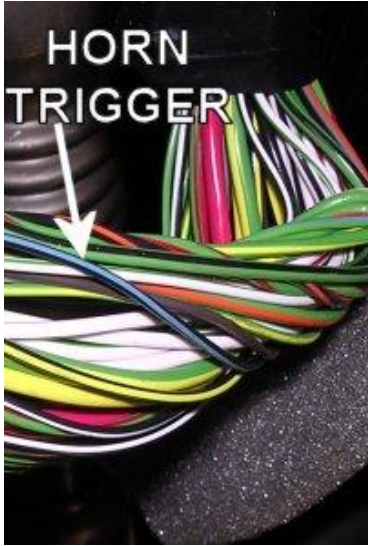

ADDITIONAL NOTES

Remote starter and security installations should be attempted by experienced security installers only. Information contained is accurate to the best of our knowledge and experience. Information contained is without any representation of warranty. It is the installer's responsibility to test and confirm all circuits with a digital multi-meter. Proper installation remains the responsibility of the installer. CarAlarmPros assumes no liability or responsibility resulting from an improper installation, even in reliance with the information contained in this guide.