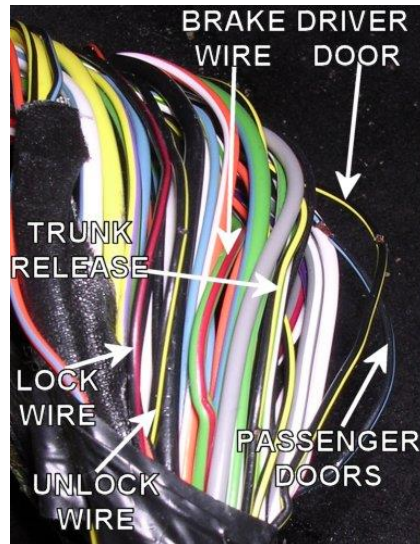

ADDITIONAL NOTES

Remote starter and security installations should be attempted by experienced security installers only. Information contained is accurate to the best of our knowledge and experience. Information contained is without any representation of warranty. It is the installer's responsibility to test and confirm all circuits with a digital multi-meter. Proper installation remains the responsibility of the installer. CarAlarmPros assumes no liability or responsibility resulting from an improper installation, even in reliance with the information contained in this guide.