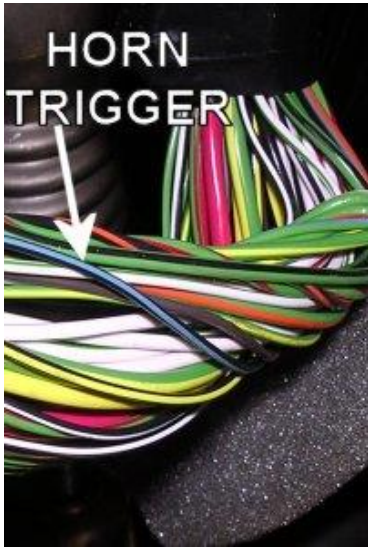

ADDITIONAL NOTES