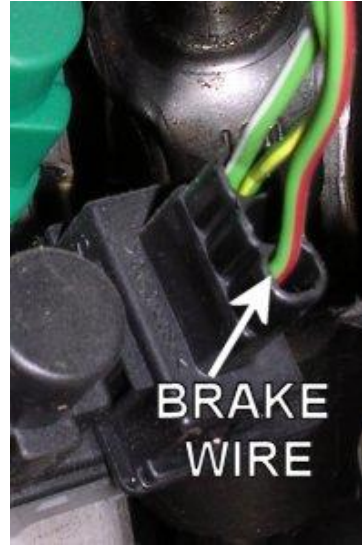

ADDITIONAL NOTES

Remote starter and security installations should be attempted by experienced security installers only. Information contained is accurate to the best of our knowledge and experience. Information contained is without any representation of warranty. It is the installer's responsibility to test and confirm all circuits with a digital multi-meter. Proper installation remains the responsibility of the installer. CarAlarmPros assumes no liability or responsibility resulting from an improper installation, even in reliance with the information contained in this guide.