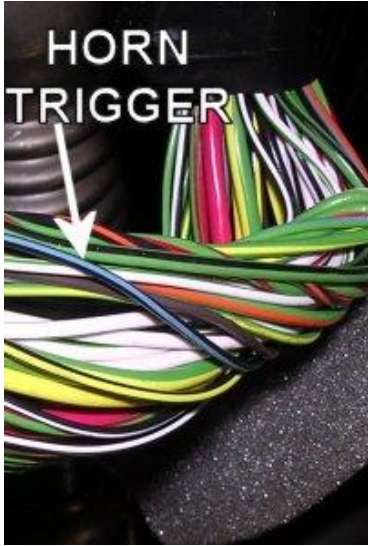

ADDITIONAL NOTES