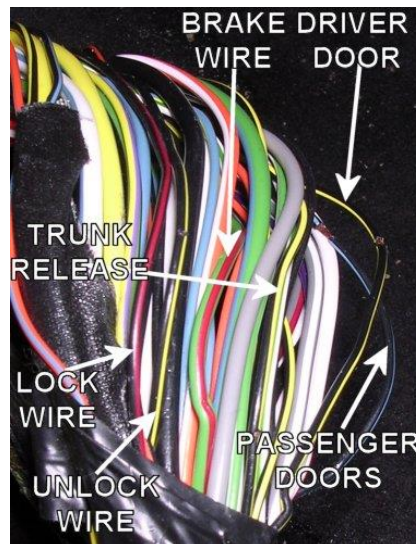

ADDITIONAL NOTES