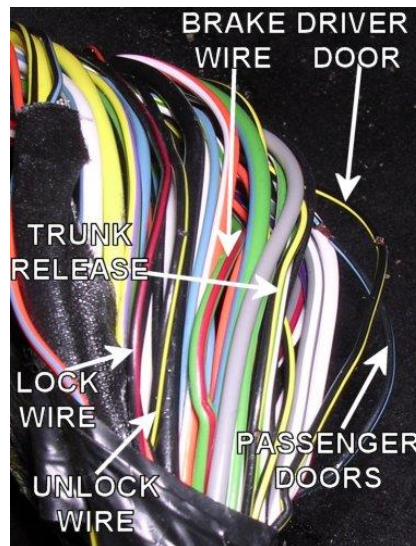

ADDITIONAL NOTES

Remote starter and security installations should be attempted by experienced security installers only. Information contained is accurate to the best of our knowledge and experience. Information contained is without any representation of warranty. It is the installer's responsibility to test and confirm all circuits with a digital multi-meter. Proper installation remains the responsibility of the installer. CarAlarmPros assumes no liability or responsibility resulting from an improper installation, even in reliance with the information contained in this guide.