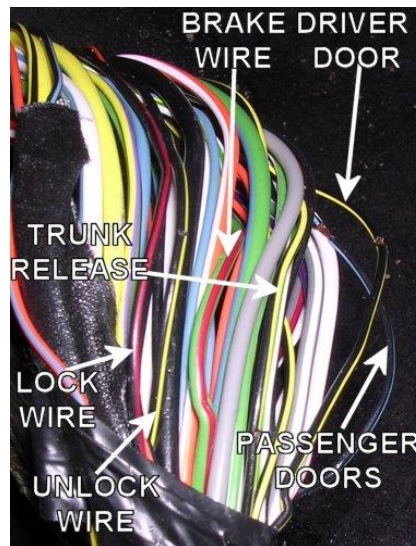

ADDITIONAL NOTES