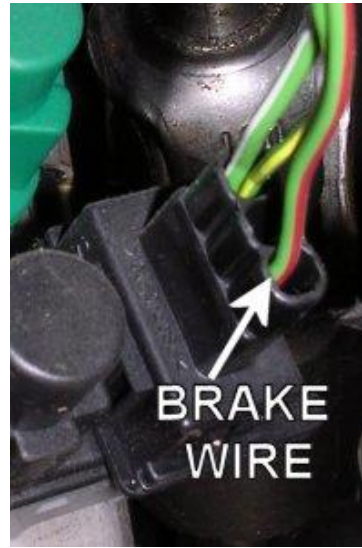

ALARM REMOTE START WIRING

WIRE	COLOR	LOCATION
12V CONSTANT WIRE	RED	Ignition harness
12V IGNITION WIRE	GREEN/YELLOW	Ignition harness
STARTER WIRE	GRAY/BLACK	Ignition harness
12V ACCESSORY WIRE	YELLOW	Ignition harness
PARKING LIGHTS (+)	ORANGE/YELLOW	At Headlight Switch
POWER DOOR LOCK (-)	BLACK/RED	Harness In Driver's Kick Panel
POWER DOOR UNLOCK (-)	BLACK/YELLOW	Harness In Driver's Kick Panel
DRIVER DOOR TRIGGER (-)	BLACK/YELLOW	Harness In Driver's Kick Panel
PASSENGER DOOR TRIGGER (-)	BLACK/BLUE	Harness In Driver's Kick Panel
TRUNK TRIGGER (-)	BLACK/BLUE or BLACK/YELLOW	At Light In Trunk
HOOD TRIGGER (-)	BLACK/YELLOW	At Factory Keyless Module Behind Glove Box
TRUNK RELEASE (-)	BLACK/YELLOW	At Release Switch Or Harness In Driver's Kick Panel
Notes: The power door lock wires, driver and passenger door trigger wires, brake wire, and trunk release wire can be found in the large harness low in the driver's kick panel.		
TACHOMETER WIRE	BLACK/GREEN	At Ignition Coil
BRAKE WIRE (+)	LT.GREEN/RED	Brake switch
Notes: Test brake wire with ignition on.		
HORN TRIGGER (-)	BLACK/BLUE	Steering column
LEFT FRONT WINDOW UP	YELLOW	At Driver Window Motor Inside Door
LEFT FRONT WINDOW DOWN	WHITE	At Driver Window Motor Inside Door
RIGHT FRONT WINDOW UP	YELLOW/PURPLE	Harness In Driver's Kick From Driver Door
RIGHT FRONT WINDOW DOWN	WHITE/PURPLE	Harness In Driver's Kick From Driver Door
LEFT REAR WINDOW UP	YELLOW/BLUE	Harness In Driver's Kick From Driver Door
LEFT REAR WINDOW DOWN	WHITE/BLUE	Harness In Driver's Kick From Driver Door
RIGHT REAR WINDOW UP	YELLOW	Harness In Driver's Kick From Driver Door
RIGHT REAR WINDOW DOWN	WHITE	Harness In Driver's Kick From Driver Door

INTERFACE	PART NUMBER	NOTES
SecuriLock Immobilizer Bypass Module	DEI 555SW or DEI 556UW	Required when installing a remote start system
Please verify all part numbers before ordering.		

ADDITIONAL NOTES