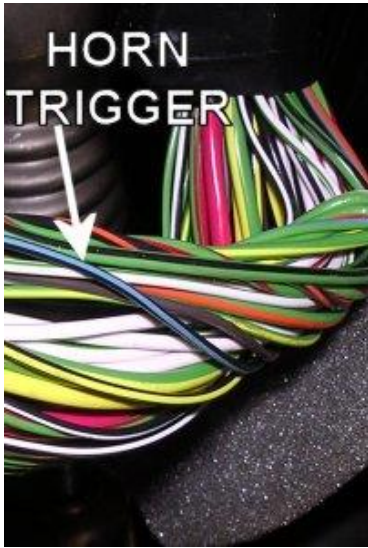

ADDITIONAL NOTES

Remote starter and security installations should be attempted by experienced security installers only. Information contained is accurate to the best of our knowledge and experience. Information contained is without any representation of warranty. It is the installer's responsibility to test and confirm all circuits with a digital multi-meter. Proper installation remains the responsibility of the installer. CarAlarmPros assumes no liability or responsibility resulting from an improper installation, even in reliance with the information contained in this guide.