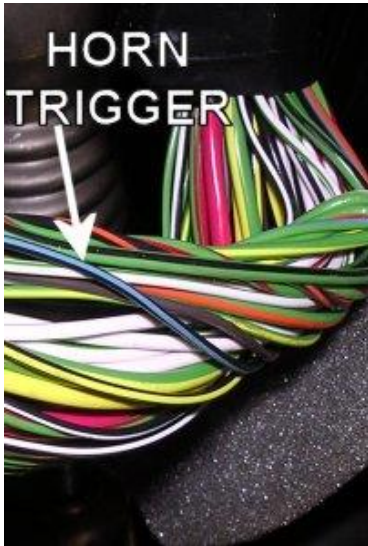

ADDITIONAL NOTES