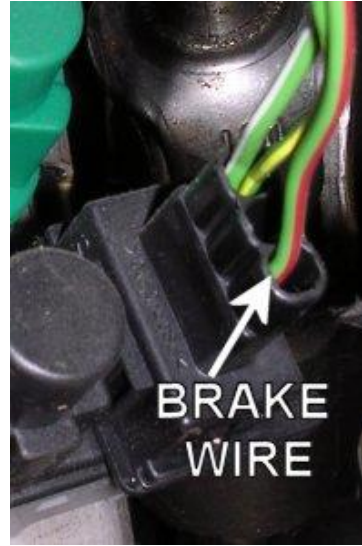

ADDITIONAL NOTES