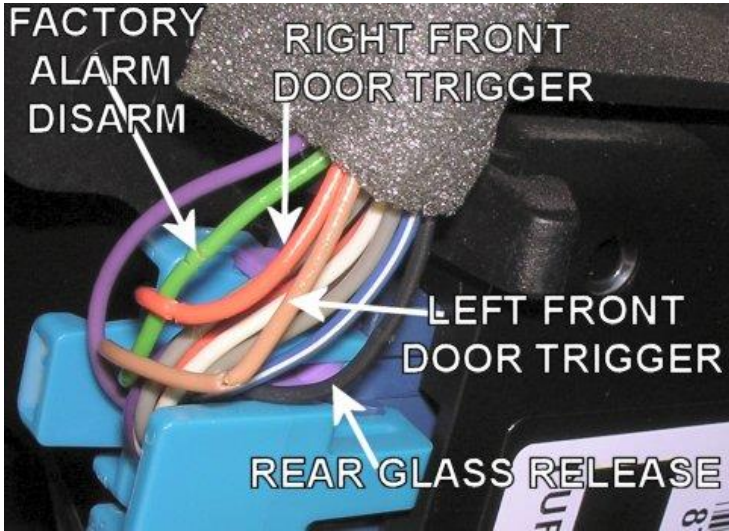

ADDITIONAL NOTES