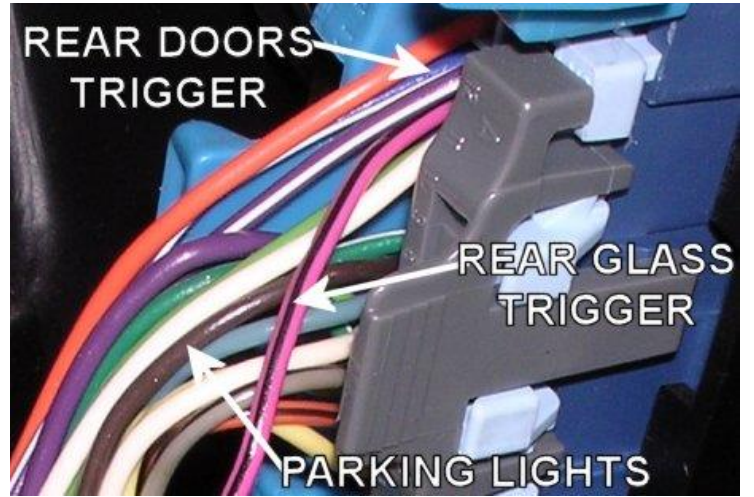

ADDITIONAL NOTES