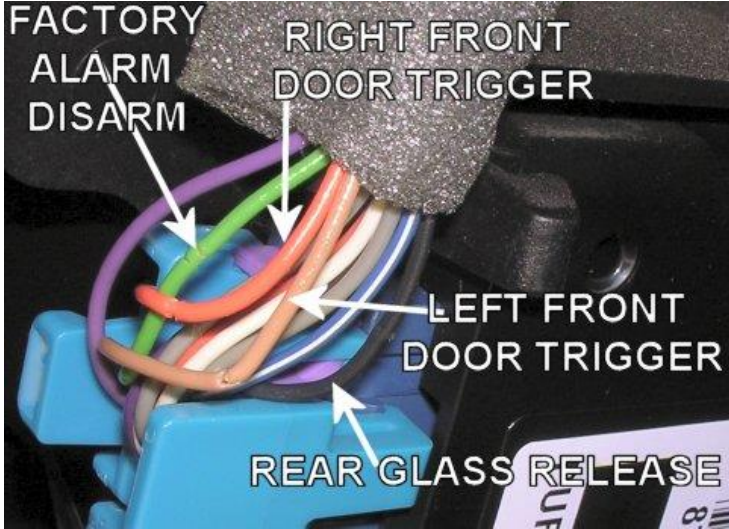

ADDITIONAL NOTES