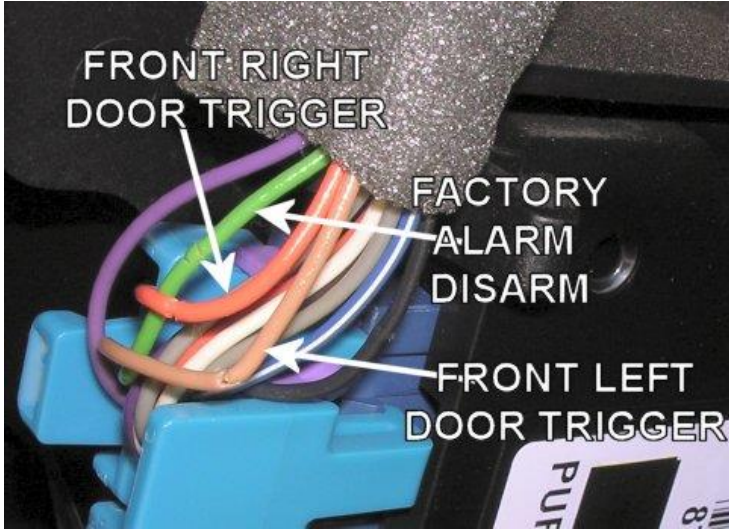

ADDITIONAL NOTES