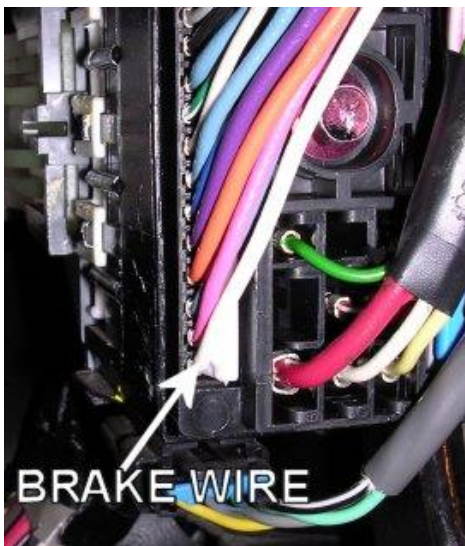

ADDITIONAL NOTES