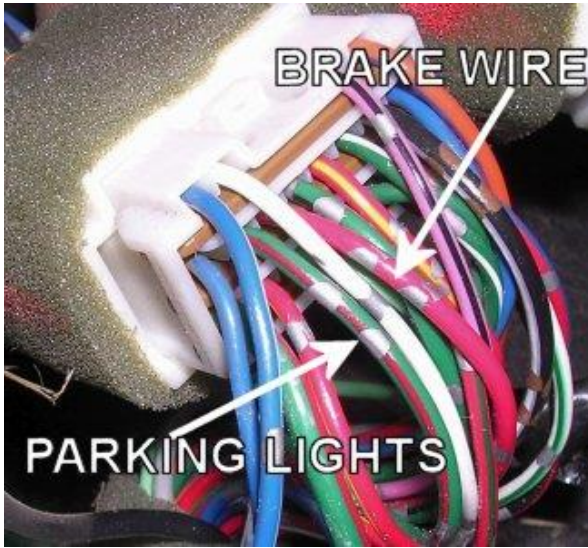

ADDITIONAL NOTES