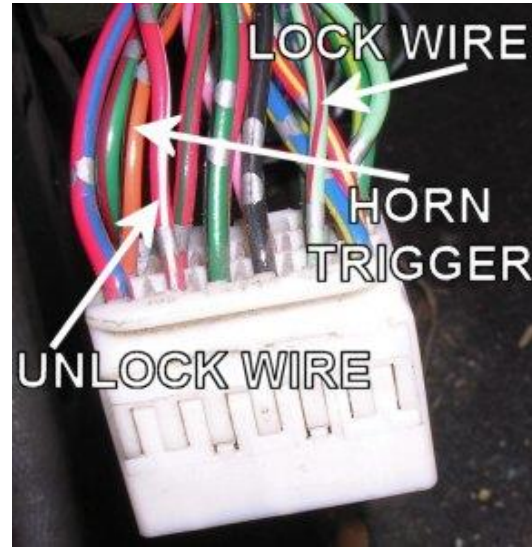

ADDITIONAL NOTES