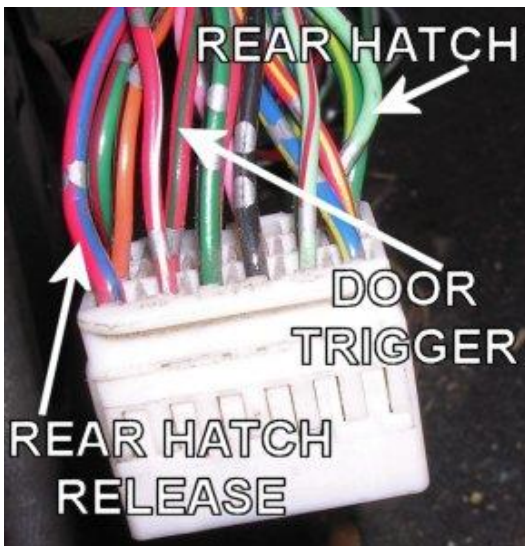

ADDITIONAL NOTES