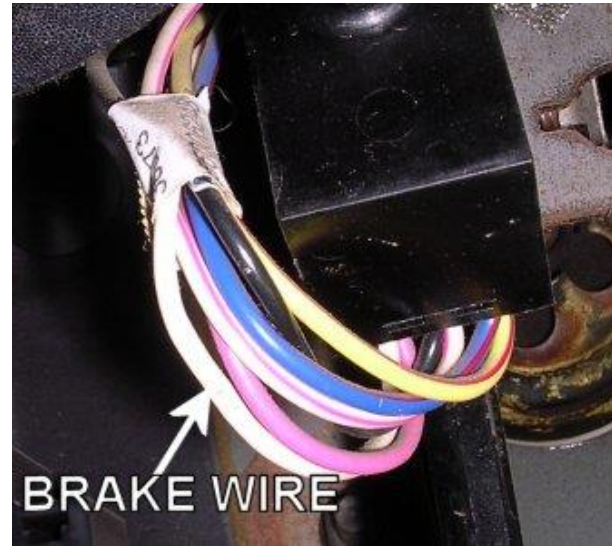

ADDITIONAL NOTES