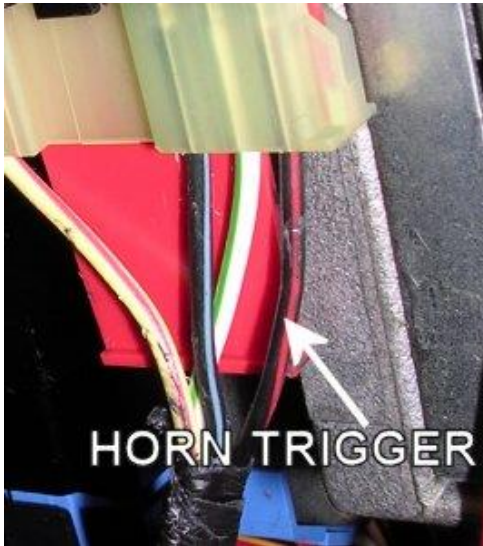

ADDITIONAL NOTES