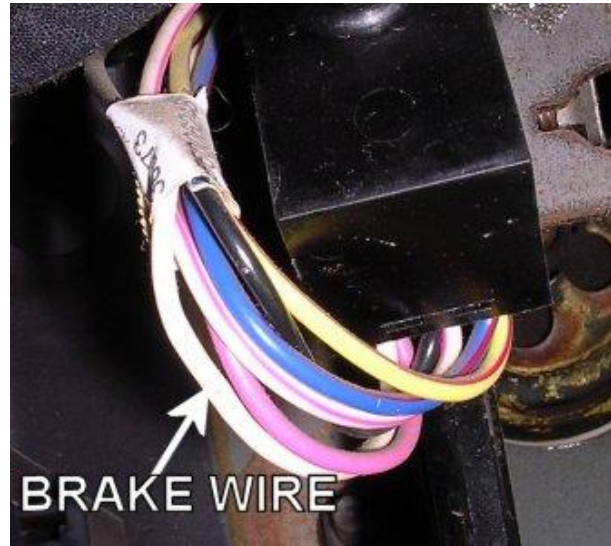

ADDITIONAL NOTES