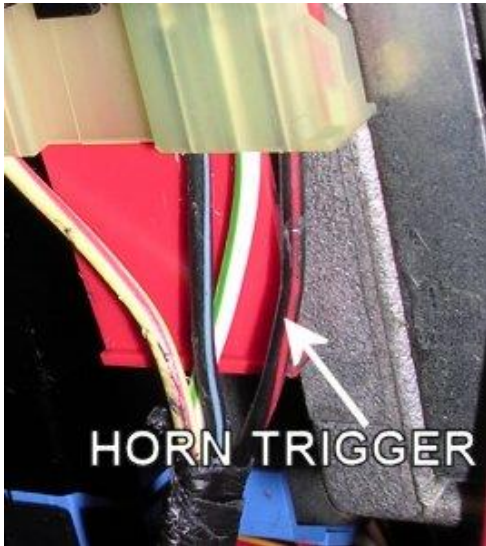

ADDITIONAL NOTES