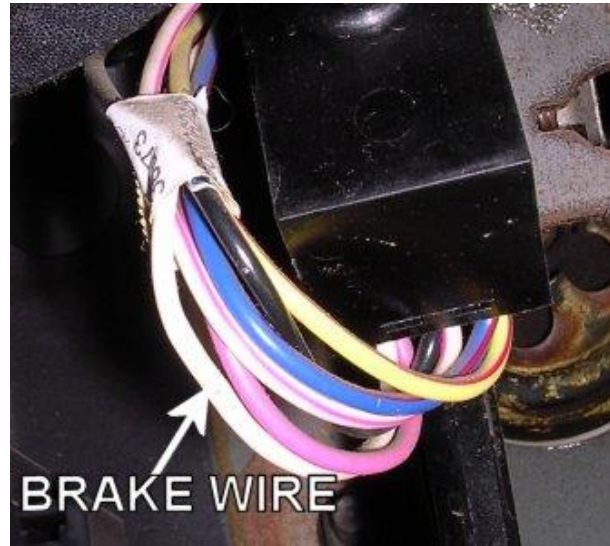

ADDITIONAL NOTES