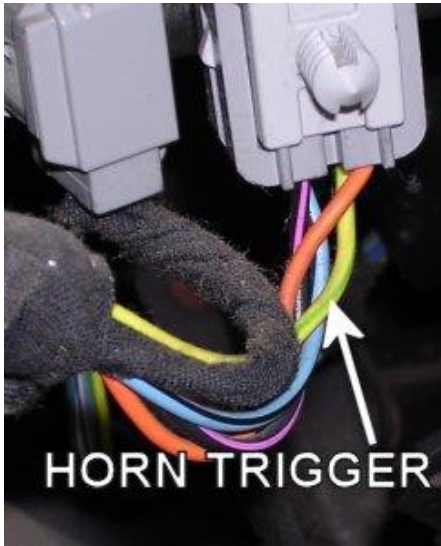

ADDITIONAL NOTES