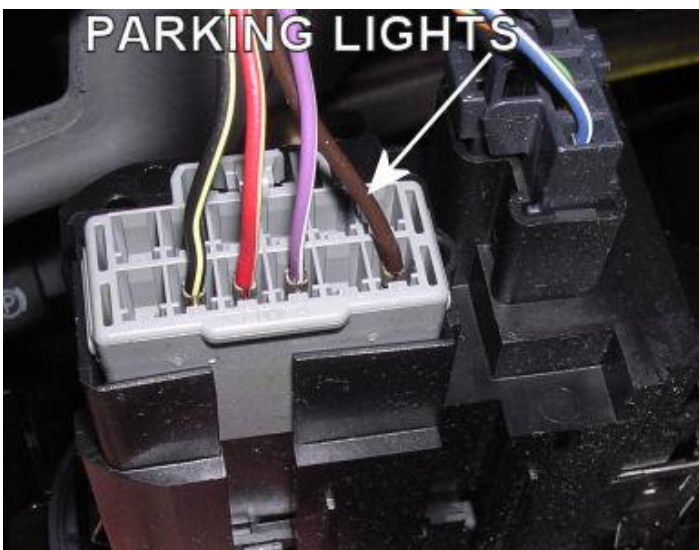

ADDITIONAL NOTES

Remote starter and security installations should be attempted by experienced security installers only. Information contained is accurate to the best of our knowledge and experience. Information contained is without any representation of warranty. It is the installer's responsibility to test and confirm all circuits with a digital multi-meter. Proper installation remains the responsibility of the installer. CarAlarmPros assumes no liability or responsibility resulting from an improper installation, even in reliance with the information contained in this guide.