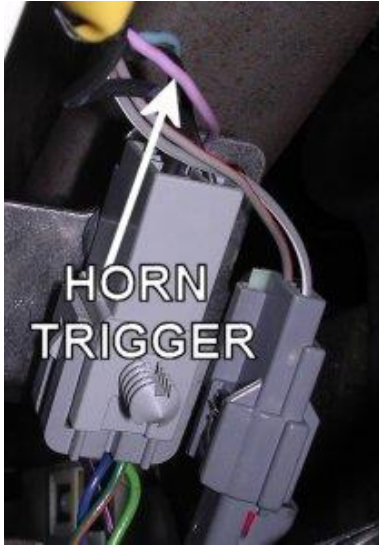

ADDITIONAL NOTES

Remote starter and security installations should be attempted by experienced security installers only. Information contained is accurate to the best of our knowledge and experience. Information contained is without any representation of warranty. It is the installer's responsibility to test and confirm all circuits with a digital multi-meter. Proper installation remains the responsibility of the installer. CarAlarmPros assumes no liability or responsibility resulting from an improper installation, even in reliance with the information contained in this guide.