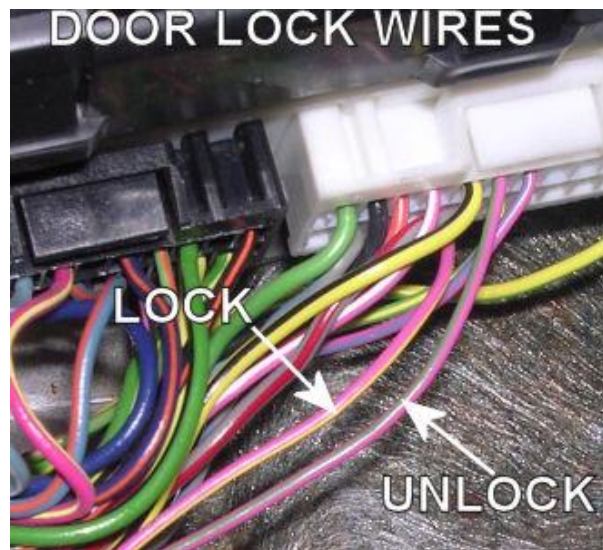

ADDITIONAL NOTES