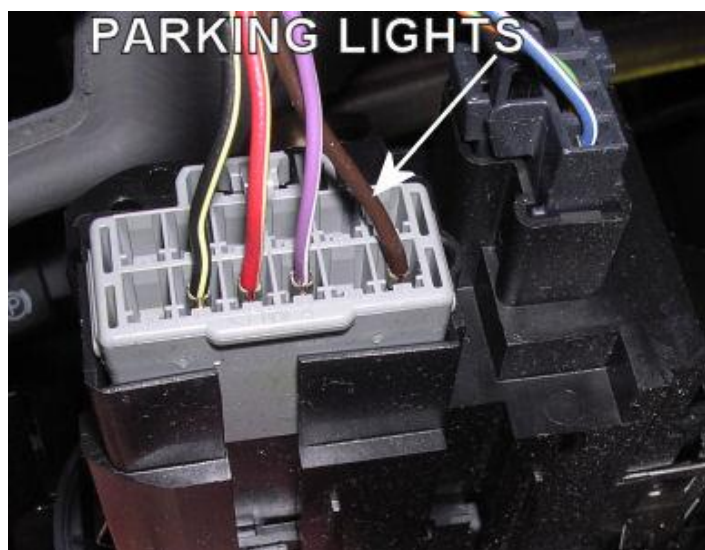

ADDITIONAL NOTES

Remote starter and security installations should be attempted by experienced security installers only. Information contained is accurate to the best of our knowledge and experience. Information contained is without any representation of warranty. It is the installer's responsibility to test and confirm all circuits with a digital multi-meter. Proper installation remains the responsibility of the installer. CarAlarmPros assumes no liability or responsibility resulting from an improper installation, even in reliance with the information contained in this guide.