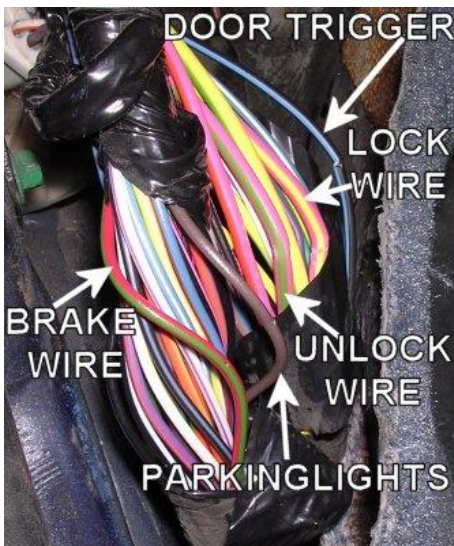

ADDITIONAL NOTES