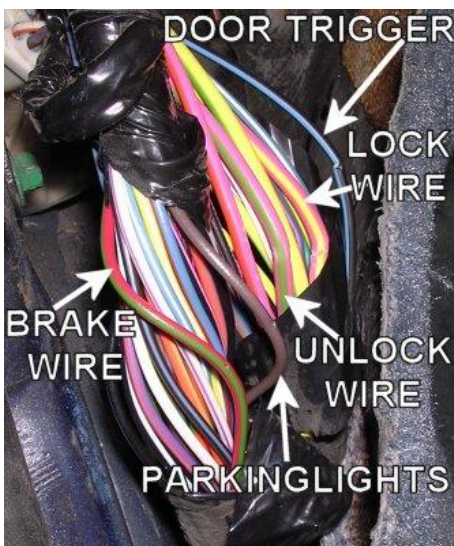

ADDITIONAL NOTES