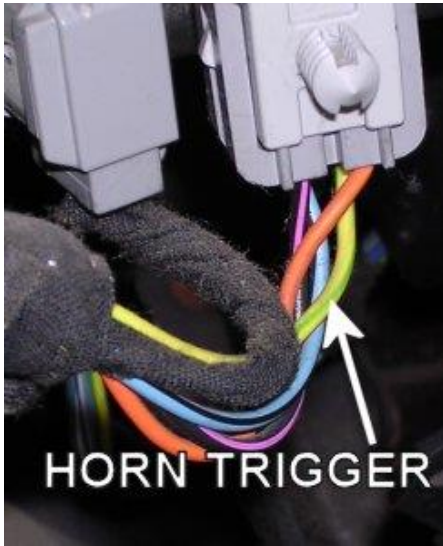

ADDITIONAL NOTES