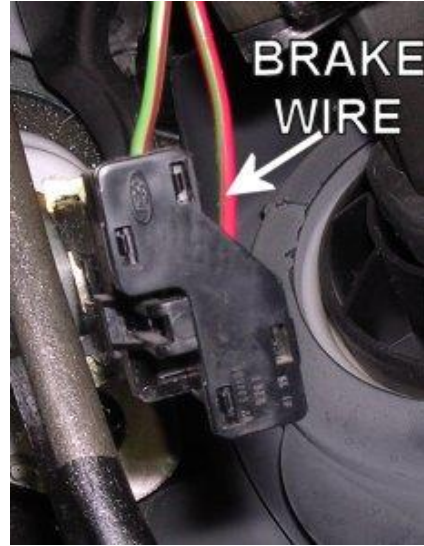

ADDITIONAL NOTES

Remote starter and security installations should be attempted by experienced security installers only. Information contained is accurate to the best of our knowledge and experience. Information contained is without any representation of warranty. It is the installer's responsibility to test and confirm all circuits with a digital multi-meter. Proper installation remains the responsibility of the installer. CarAlarmPros assumes no liability or responsibility resulting from an improper installation, even in reliance with the information contained in this guide.