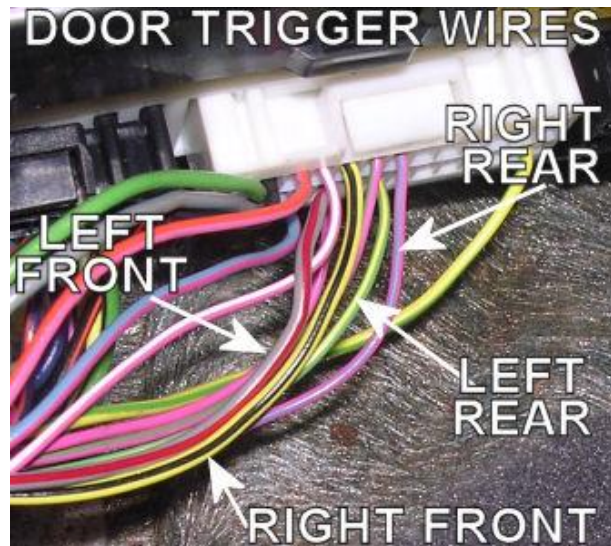

ADDITIONAL NOTES

Remote starter and security installations should be attempted by experienced security installers only. Information contained is accurate to the best of our knowledge and experience. Information contained is without any representation of warranty. It is the installer's responsibility to test and confirm all circuits with a digital multi-meter. Proper installation remains the responsibility of the installer. CarAlarmPros assumes no liability or responsibility resulting from an improper installation, even in reliance with the information contained in this guide.