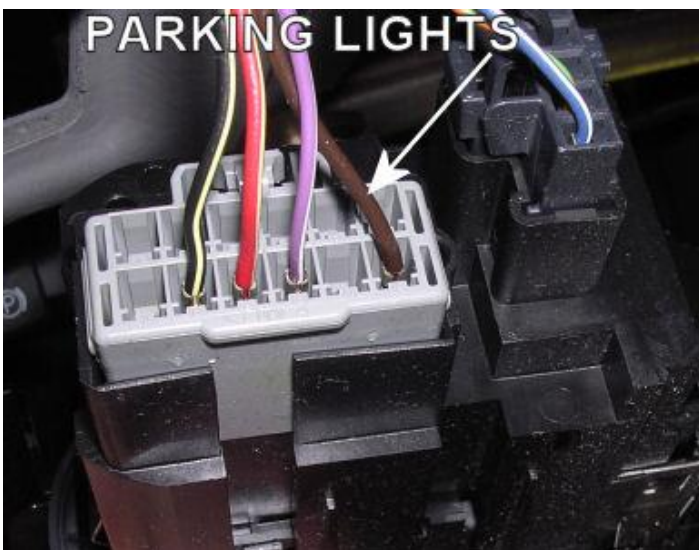

ADDITIONAL NOTES