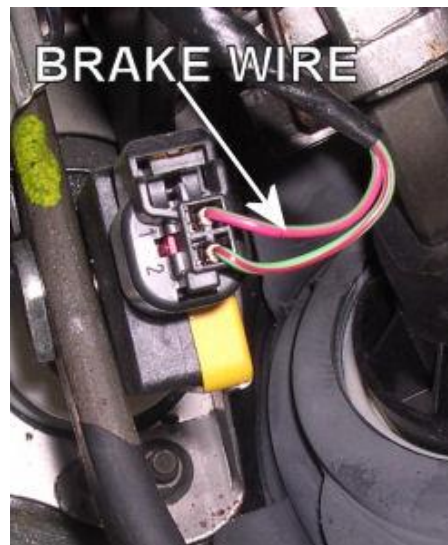

ADDITIONAL NOTES

Remote starter and security installations should be attempted by experienced security installers only. Information contained is accurate to the best of our knowledge and experience. Information contained is without any representation of warranty. It is the installer's responsibility to test and confirm all circuits with a digital multi-meter. Proper installation remains the responsibility of the installer. CarAlarmPros assumes no liability or responsibility resulting from an improper installation, even in reliance with the information contained in this guide.