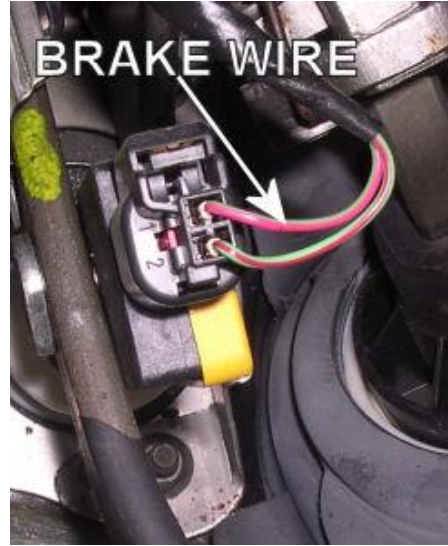

ADDITIONAL NOTES