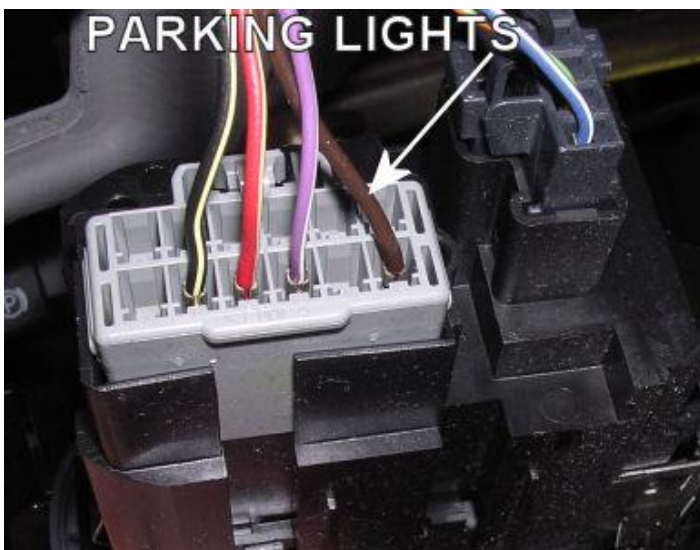

ADDITIONAL NOTES

Remote starter and security installations should be attempted by experienced security installers only. Information contained is accurate to the best of our knowledge and experience. Information contained is without any representation of warranty. It is the installer's responsibility to test and confirm all circuits with a digital multi-meter. Proper installation remains the responsibility of the installer. CarAlarmPros assumes no liability or responsibility resulting from an improper installation, even in reliance with the information contained in this guide.