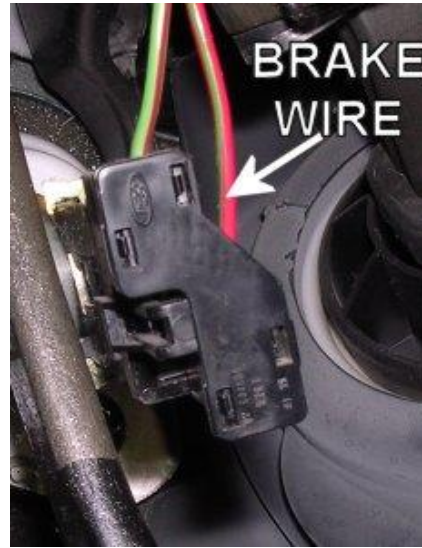

ADDITIONAL NOTES

Remote starter and security installations should be attempted by experienced security installers only. Information contained is accurate to the best of our knowledge and experience. Information contained is without any representation of warranty. It is the installer's responsibility to test and confirm all circuits with a digital multi-meter. Proper installation remains the responsibility of the installer. CarAlarmPros assumes no liability or responsibility resulting from an improper installation, even in reliance with the information contained in this guide.