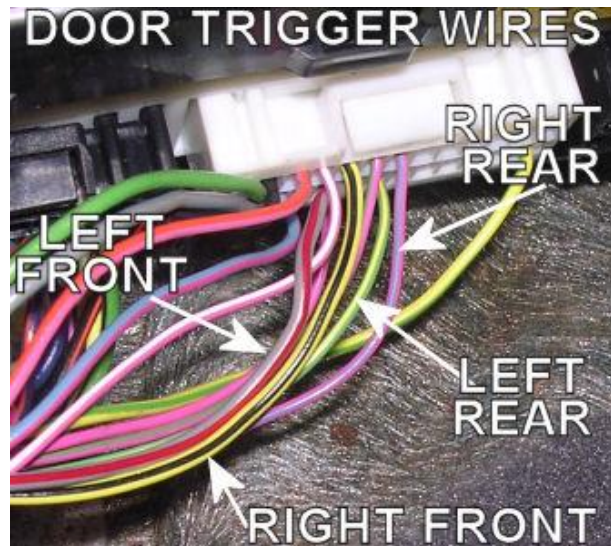

ADDITIONAL NOTES