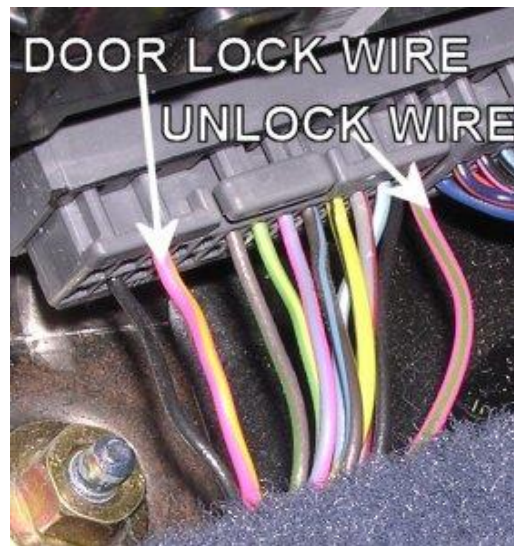

ADDITIONAL NOTES

Remote starter and security installations should be attempted by experienced security installers only. Information contained is accurate to the best of our knowledge and experience. Information contained is without any representation of warranty. It is the installer's responsibility to test and confirm all circuits with a digital multi-meter. Proper installation remains the responsibility of the installer. CarAlarmPros assumes no liability or responsibility resulting from an improper installation, even in reliance with the information contained in this guide.