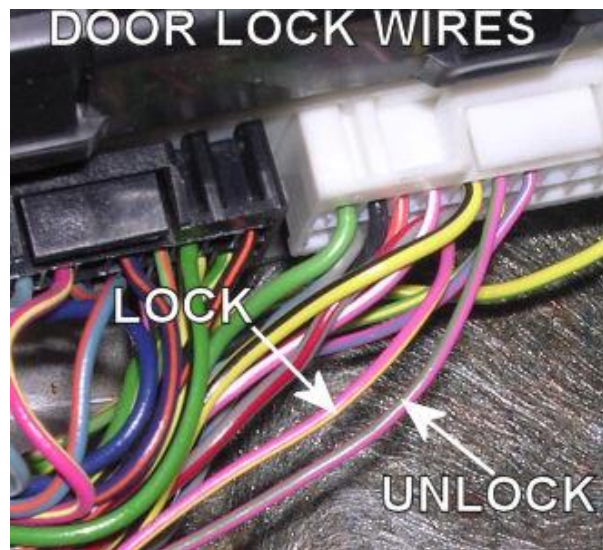

ADDITIONAL NOTES

Remote starter and security installations should be attempted by experienced security installers only. Information contained is accurate to the best of our knowledge and experience. Information contained is without any representation of warranty. It is the installer's responsibility to test and confirm all circuits with a digital multi-meter. Proper installation remains the responsibility of the installer. CarAlarmPros assumes no liability or responsibility resulting from an improper installation, even in reliance with the information contained in this guide.