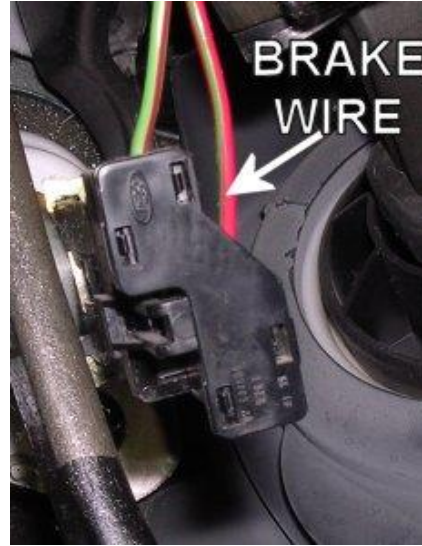

ADDITIONAL NOTES

Remote starter and security installations should be attempted by experienced security installers only. Information contained is accurate to the best of our knowledge and experience. Information contained is without any representation of warranty. It is the installer's responsibility to test and confirm all circuits with a digital multi-meter. Proper installation remains the responsibility of the installer. CarAlarmPros assumes no liability or responsibility resulting from an improper installation, even in reliance with the information contained in this guide.