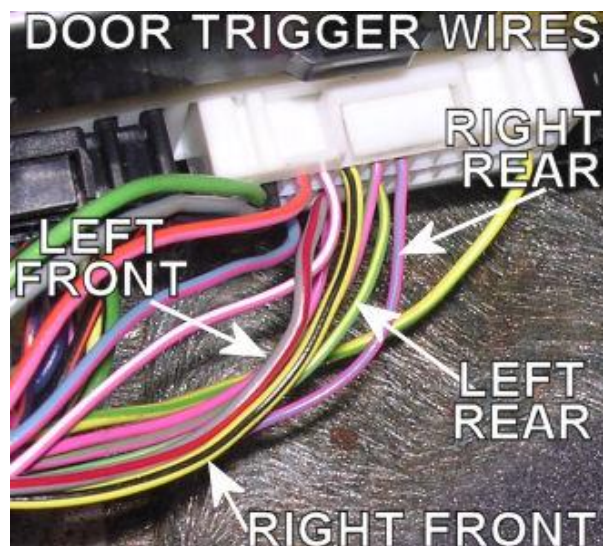

ADDITIONAL NOTES

Remote starter and security installations should be attempted by experienced security installers only. Information contained is accurate to the best of our knowledge and experience. Information contained is without any representation of warranty. It is the installer's responsibility to test and confirm all circuits with a digital multi-meter. Proper installation remains the responsibility of the installer. CarAlarmPros assumes no liability or responsibility resulting from an improper installation, even in reliance with the information contained in this guide.