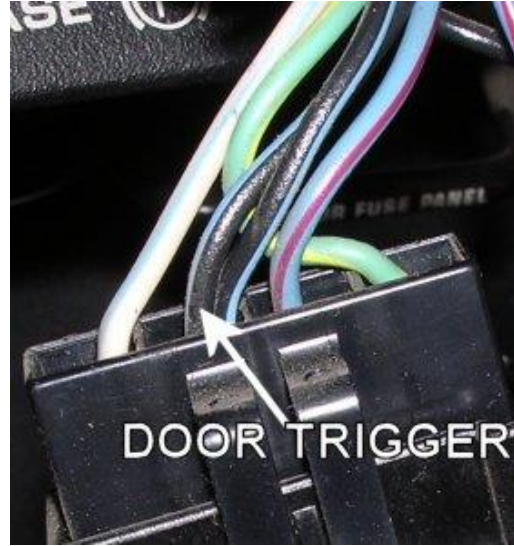

ADDITIONAL NOTES