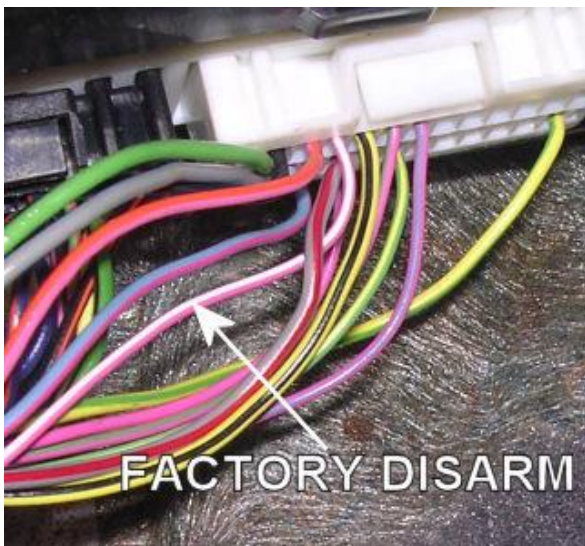

ADDITIONAL NOTES

Remote starter and security installations should be attempted by experienced security installers only. Information contained is accurate to the best of our knowledge and experience. Information contained is without any representation of warranty. It is the installer's responsibility to test and confirm all circuits with a digital multi-meter. Proper installation remains the responsibility of the installer. CarAlarmPros assumes no liability or responsibility resulting from an improper installation, even in reliance with the information contained in this guide.