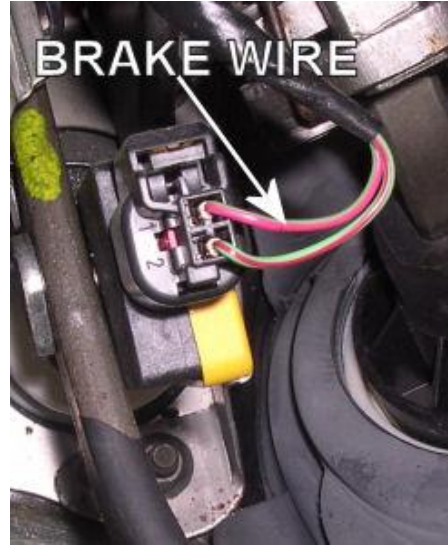

ADDITIONAL NOTES

Remote starter and security installations should be attempted by experienced security installers only. Information contained is accurate to the best of our knowledge and experience. Information contained is without any representation of warranty. It is the installer's responsibility to test and confirm all circuits with a digital multi-meter. Proper installation remains the responsibility of the installer. CarAlarmPros assumes no liability or responsibility resulting from an improper installation, even in reliance with the information contained in this guide.