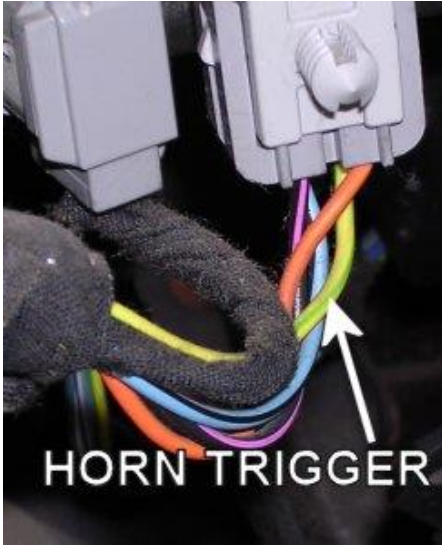

ADDITIONAL NOTES