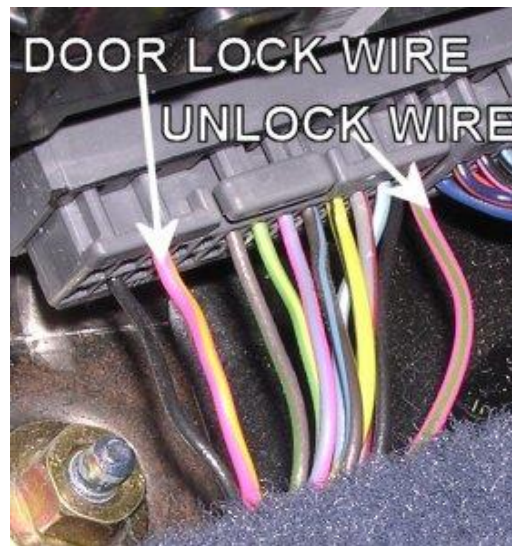

ADDITIONAL NOTES

Remote starter and security installations should be attempted by experienced security installers only. Information contained is accurate to the best of our knowledge and experience. Information contained is without any representation of warranty. It is the installer's responsibility to test and confirm all circuits with a digital multi-meter. Proper installation remains the responsibility of the installer. CarAlarmPros assumes no liability or responsibility resulting from an improper installation, even in reliance with the information contained in this guide.