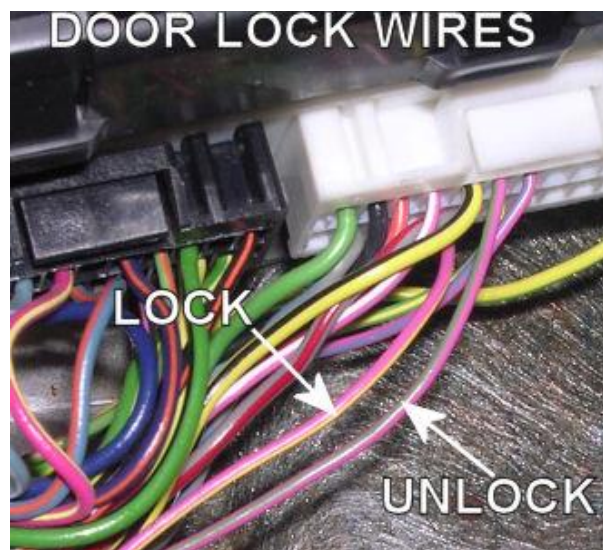

ADDITIONAL NOTES

Remote starter and security installations should be attempted by experienced security installers only. Information contained is accurate to the best of our knowledge and experience. Information contained is without any representation of warranty. It is the installer's responsibility to test and confirm all circuits with a digital multi-meter. Proper installation remains the responsibility of the installer. CarAlarmPros assumes no liability or responsibility resulting from an improper installation, even in reliance with the information contained in this guide.