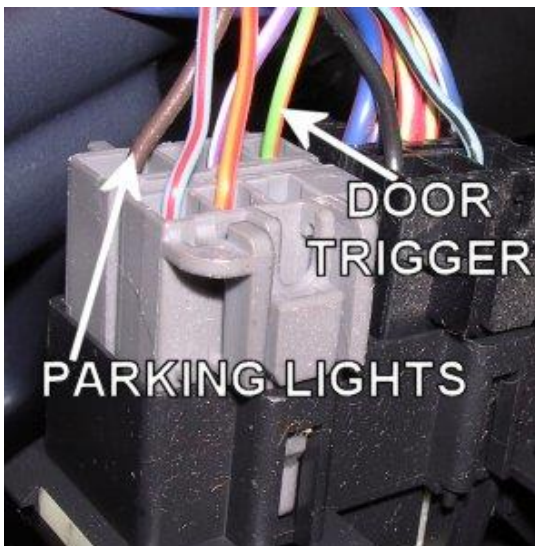

ADDITIONAL NOTES

Remote starter and security installations should be attempted by experienced security installers only. Information contained is accurate to the best of our knowledge and experience. Information contained is without any representation of warranty. It is the installer's responsibility to test and confirm all circuits with a digital multi-meter. Proper installation remains the responsibility of the installer. CarAlarmPros assumes no liability or responsibility resulting from an improper installation, even in reliance with the information contained in this guide.