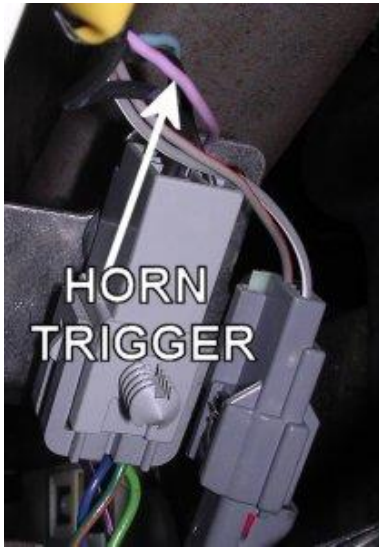

ADDITIONAL NOTES

Remote starter and security installations should be attempted by experienced security installers only. Information contained is accurate to the best of our knowledge and experience. Information contained is without any representation of warranty. It is the installer's responsibility to test and confirm all circuits with a digital multi-meter. Proper installation remains the responsibility of the installer. CarAlarmPros assumes no liability or responsibility resulting from an improper installation, even in reliance with the information contained in this guide.