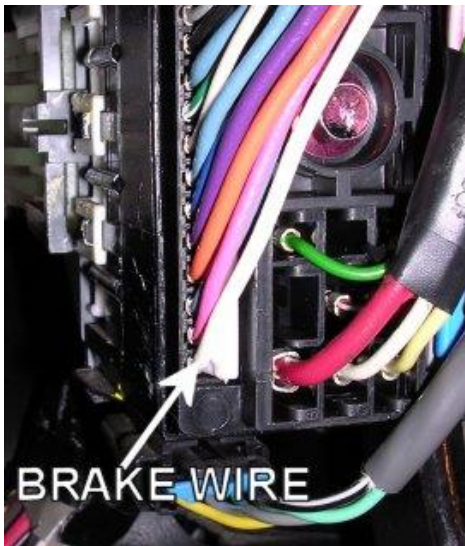

ADDITIONAL NOTES