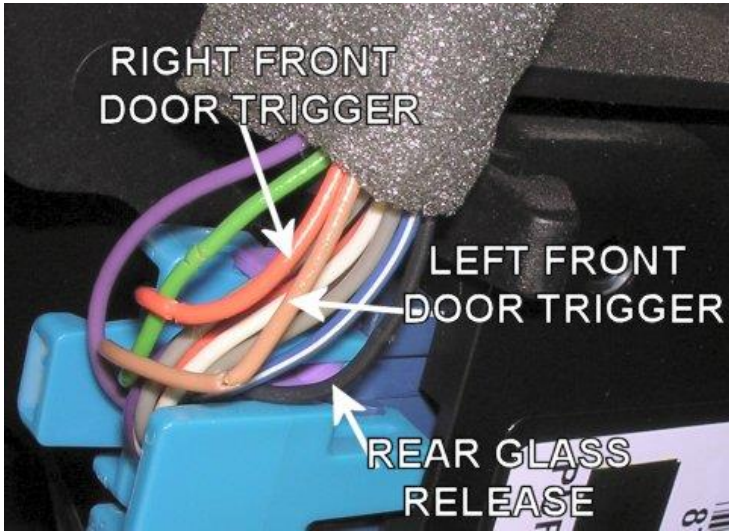

ADDITIONAL NOTES