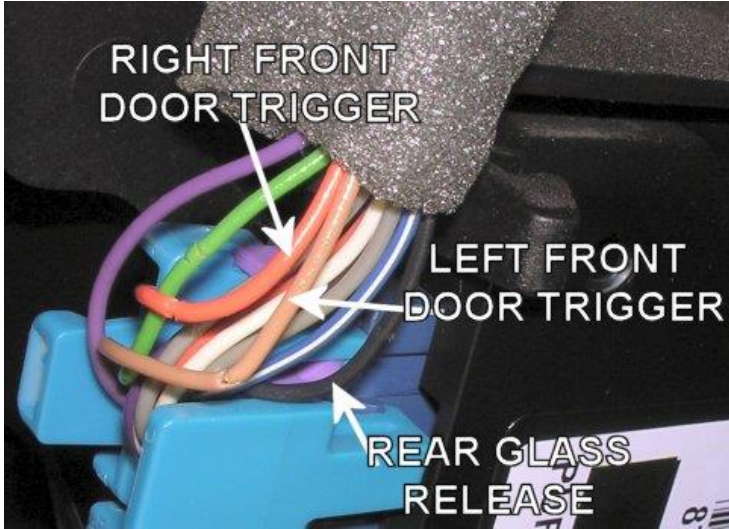

ADDITIONAL NOTES