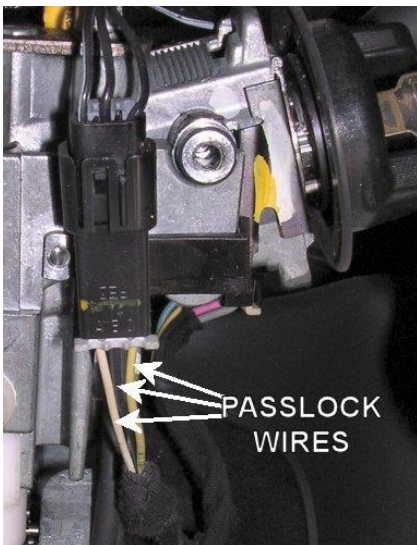

ADDITIONAL NOTES

Remote starter and security installations should be attempted by experienced security installers only. Information contained is accurate to the best of our knowledge and experience. Information contained is without any representation of warranty. It is the installer's responsibility to test and confirm all circuits with a digital multi-meter. Proper installation remains the responsibility of the installer. CarAlarmPros assumes no liability or responsibility resulting from an improper installation, even in reliance with the information contained in this guide.