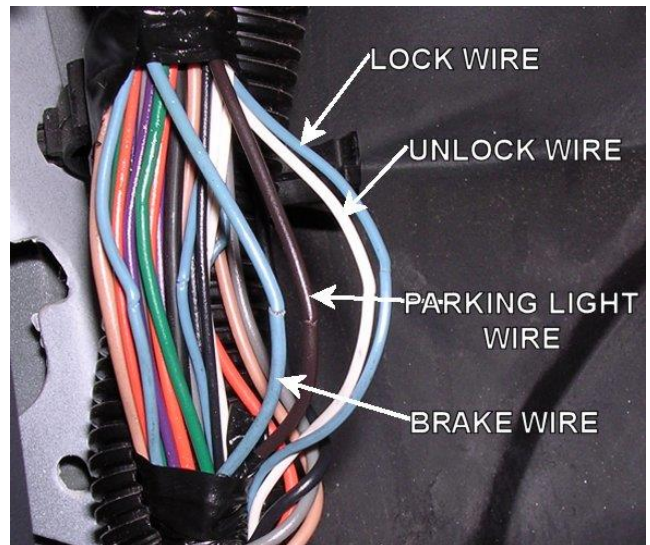

ADDITIONAL NOTES

Remote starter and security installations should be attempted by experienced security installers only. Information contained is accurate to the best of our knowledge and experience. Information contained is without any representation of warranty. It is the installer's responsibility to test and confirm all circuits with a digital multi-meter. Proper installation remains the responsibility of the installer. CarAlarmPros assumes no liability or responsibility resulting from an improper installation, even in reliance with the information contained in this guide.