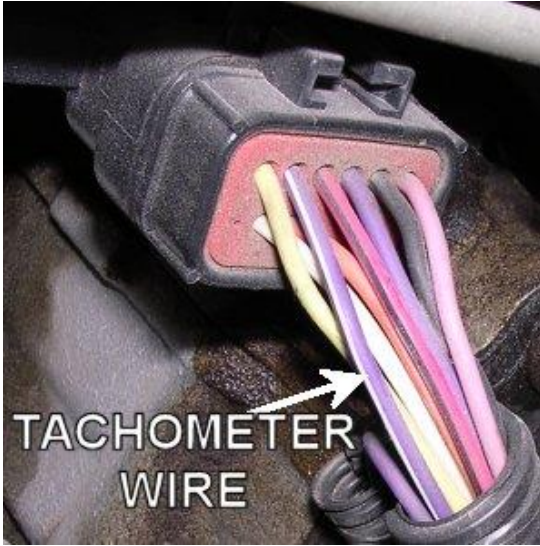

ADDITIONAL NOTES

Remote starter and security installations should be attempted by experienced security installers only. Information contained is accurate to the best of our knowledge and experience. Information contained is without any representation of warranty. It is the installer's responsibility to test and confirm all circuits with a digital multi-meter. Proper installation remains the responsibility of the installer. CarAlarmPros assumes no liability or responsibility resulting from an improper installation, even in reliance with the information contained in this guide.