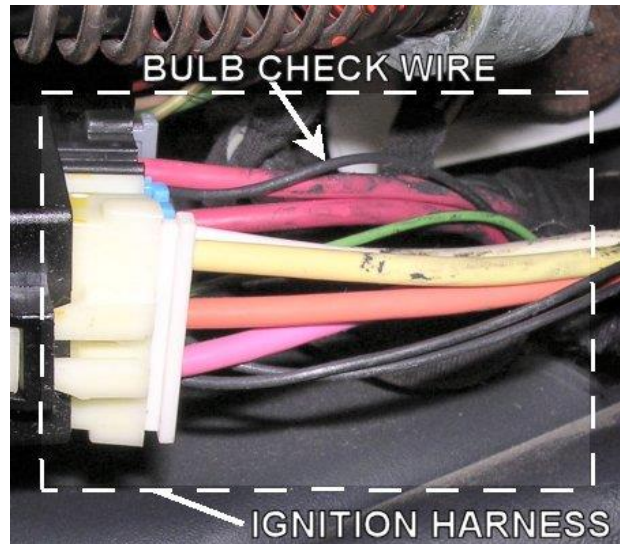

ADDITIONAL NOTES

Remote starter and security installations should be attempted by experienced security installers only. Information contained is accurate to the best of our knowledge and experience. Information contained is without any representation of warranty. It is the installer's responsibility to test and confirm all circuits with a digital multi-meter. Proper installation remains the responsibility of the installer. CarAlarmPros assumes no liability or responsibility resulting from an improper installation, even in reliance with the information contained in this guide.