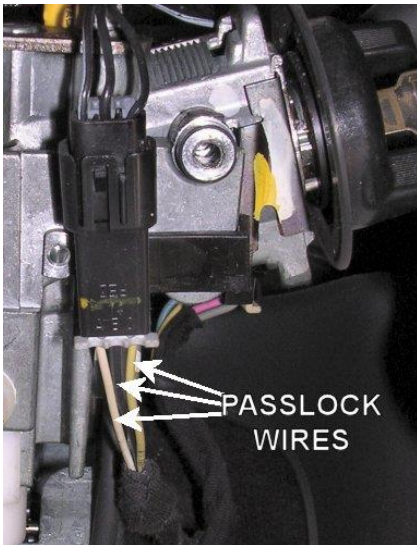

ADDITIONAL NOTES

Remote starter and security installations should be attempted by experienced security installers only. Information contained is accurate to the best of our knowledge and experience. Information contained is without any representation of warranty. It is the installer's responsibility to test and confirm all circuits with a digital multi-meter. Proper installation remains the responsibility of the installer. CarAlarmPros assumes no liability or responsibility resulting from an improper installation, even in reliance with the information contained in this guide.