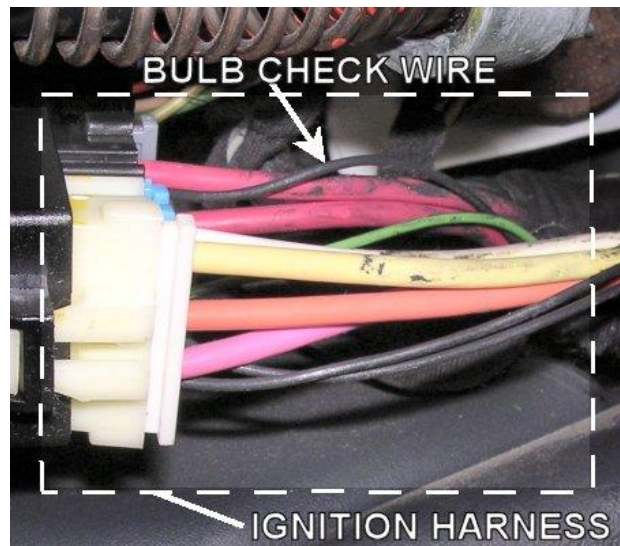

ADDITIONAL NOTES

Remote starter and security installations should be attempted by experienced security installers only. Information contained is accurate to the best of our knowledge and experience. Information contained is without any representation of warranty. It is the installer's responsibility to test and confirm all circuits with a digital multi-meter. Proper installation remains the responsibility of the installer. CarAlarmPros assumes no liability or responsibility resulting from an improper installation, even in reliance with the information contained in this guide.