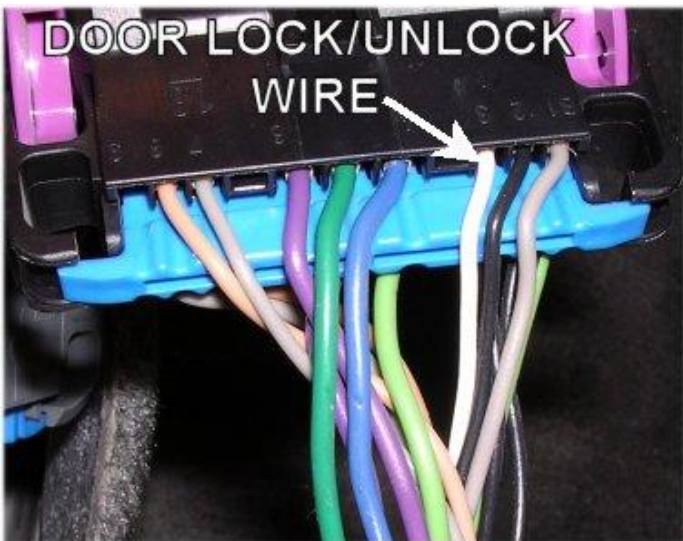

ADDITIONAL NOTES