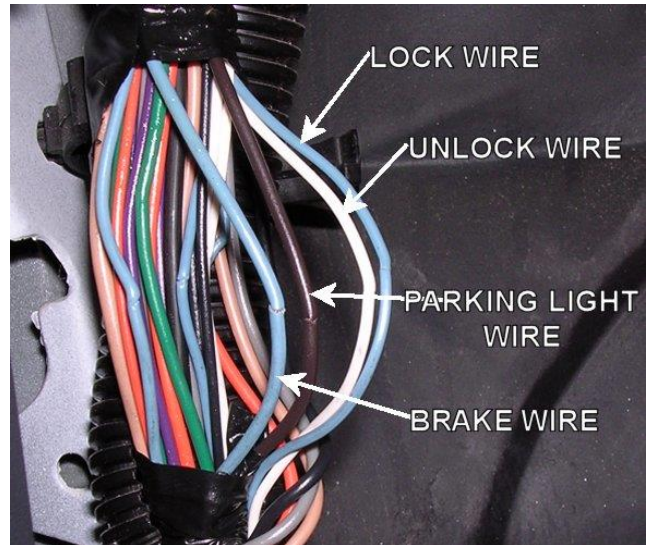

ADDITIONAL NOTES

Remote starter and security installations should be attempted by experienced security installers only. Information contained is accurate to the best of our knowledge and experience. Information contained is without any representation of warranty. It is the installer's responsibility to test and confirm all circuits with a digital multi-meter. Proper installation remains the responsibility of the installer. CarAlarmPros assumes no liability or responsibility resulting from an improper installation, even in reliance with the information contained in this guide.